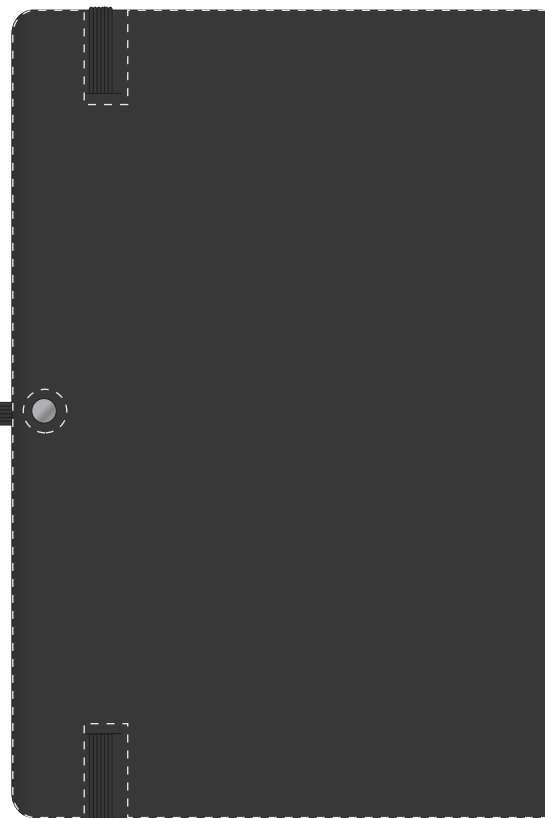

Your Ref:
Our Ref:

Quantity:
Version: 1

Product Code: QS0069
Product Colour: BLACK

PRINTING CONCERNS:**PRODUCT INFO:**

We stock this item in the following colours

**PANTONE REFERENCE(S)**

 Full Colour (Edge to Edge)

PRINT LAYOUT

- CENTRED TO PRINT AREA
- CENTRED TO NOTEBOOK

Product Image for visualisation
- colours may vary

ARTWORK SCALE 50%

ARTWORK SCALE 50%

The dashed line is to demonstrate print area and will not appear on your printed item

To proceed, please approve visual via the online system.

ARTWORK SCALE 100%
Max print area: Edge to Edge

ARTWORK SCALE 100%
Max print area: Edge to Edge